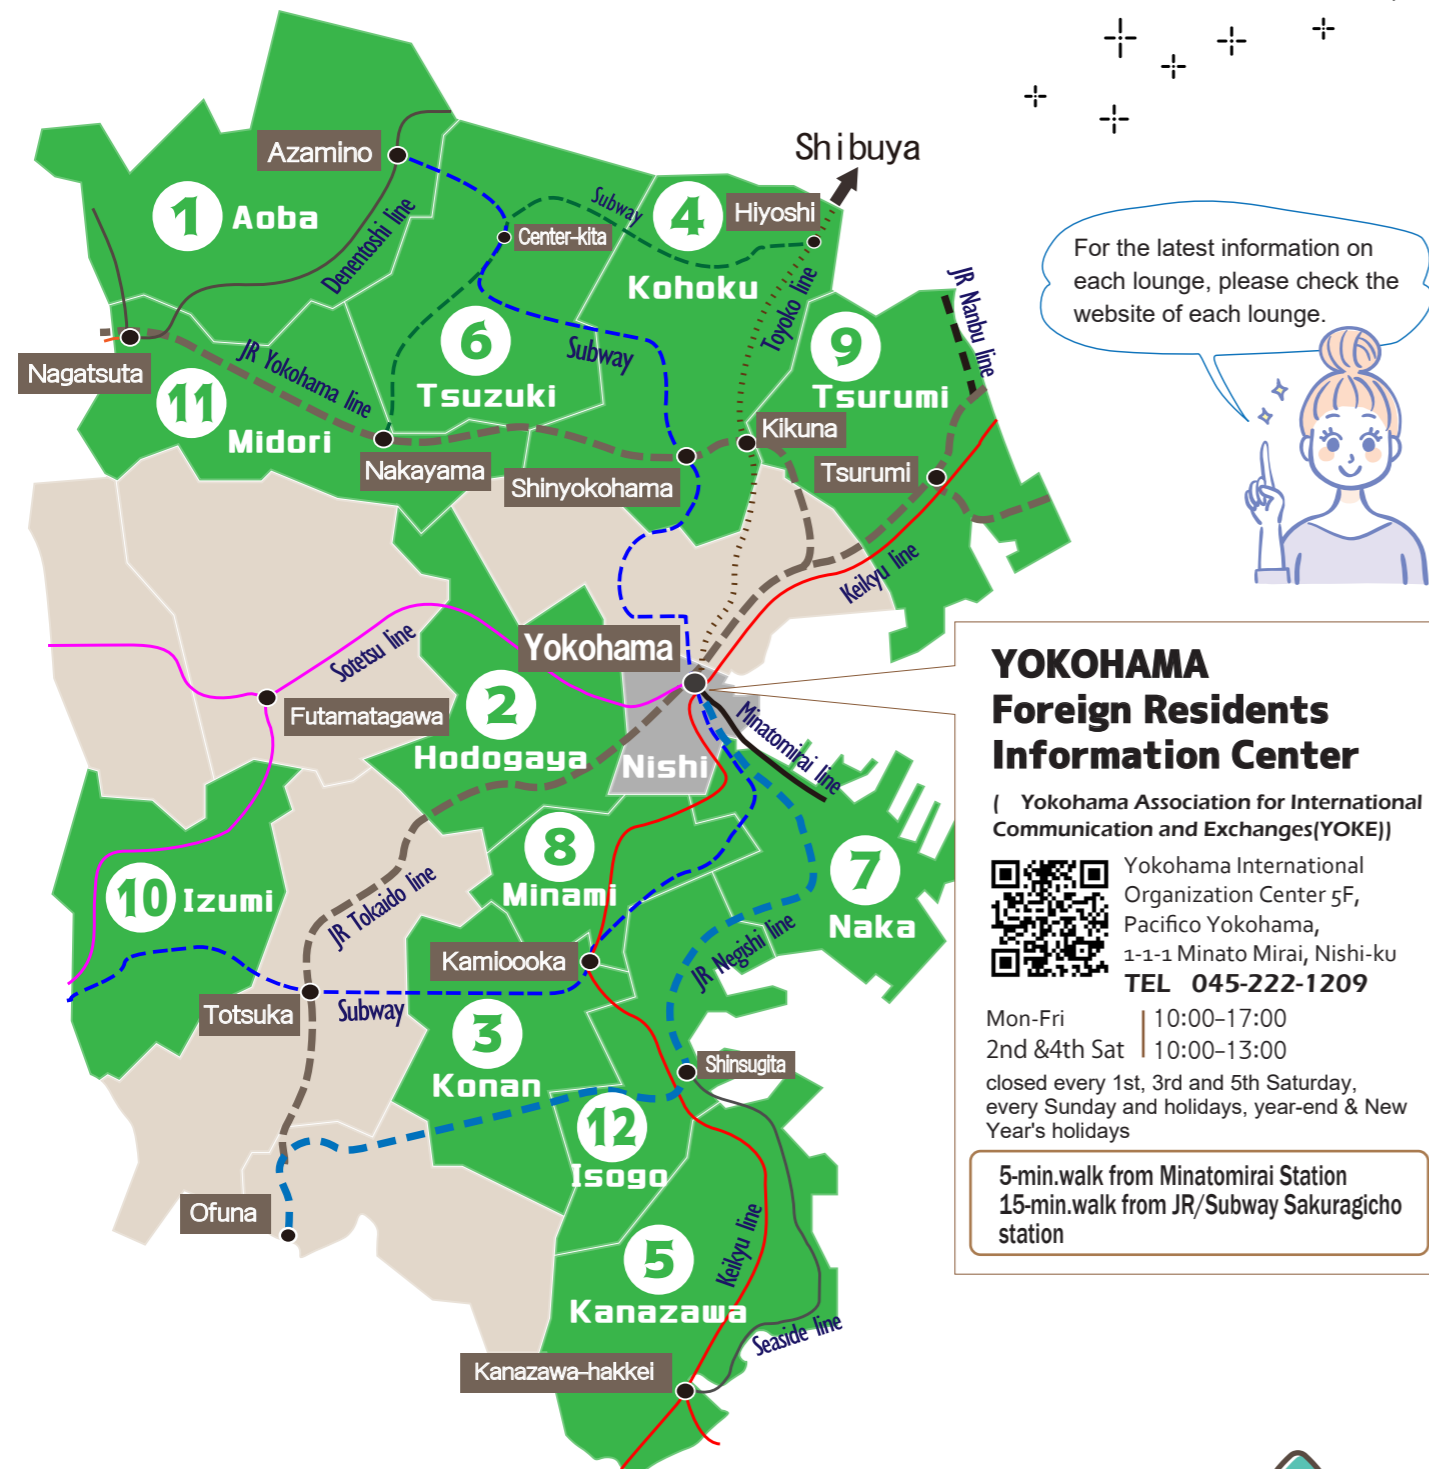

# Yokohama International Lounges

The International Lounges provide living information and multilingual consultations for foreign residents, hold Japanese language classes, dispatch volunteer interpreters, and conduct exchange activities.

\* Activities vary depending on the lounge.

Mon-Fri | 10:00-17:00  
2nd & 4th Sat | 10:00-13:00  
closed every 1st, 3rd and 5th Saturday, every Sunday and holidays, year-end & New Year's holidays

5-min. walk from Minatomirai Station  
15-min. walk from JR/Subway Sakuragicho station

1-min. walk from Denentoshi Line Tana Station